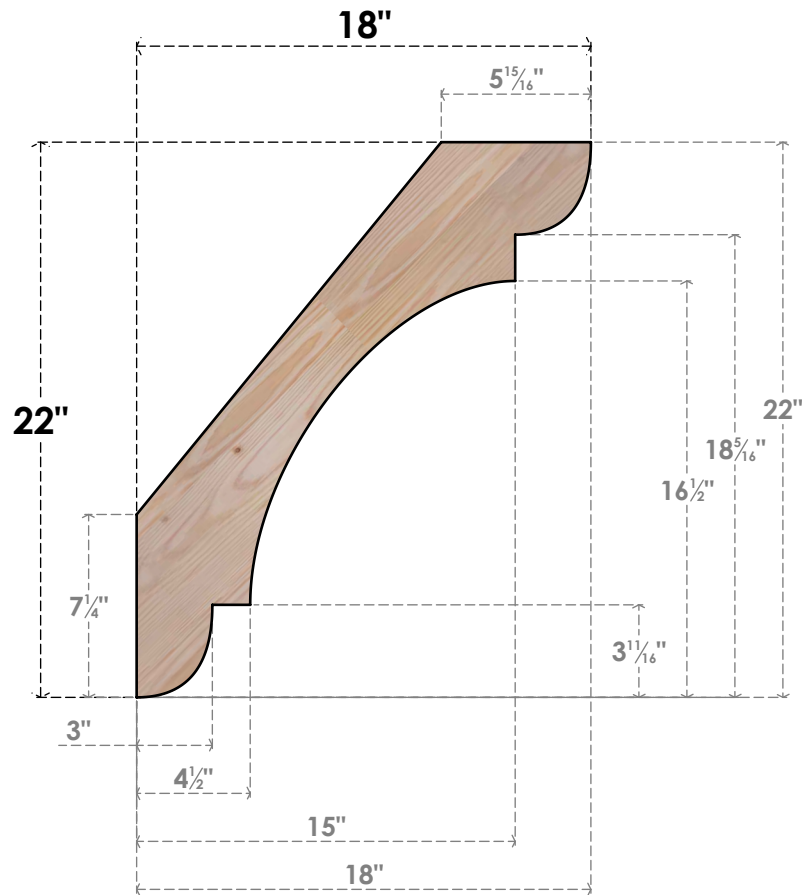

# BRC06X18X22OLY00SDF

5 1/2"W X 18"D X 22"H OLYMPIC SMOOTH BRACE, DOUGLAS FIR

**SIDE**

**FRONT**

**EKENA MILLWORK**  
 2300 WEST MAIN ST.  
 CLARKSVILLE, TX 75426  
 TOLL FREE: 866-607-0453  
 WWW.EKENAMILLWORK.COM

**NOTES**

1. INSTALLATION TO BE COMPLETED IN ACCORDANCE WITH MANUFACTURER'S SPECIFICATIONS.
2. DRAWING MAY NOT BE TO SCALE
3. THIS DRAWING IS INTENDED FOR DESIGN AND PLANNING PURPOSES ONLY.
4. ALL INFORMATION CONTAINED HEREIN WAS CURRENT AT THE TIME OF DEVELOPMENT BUT MUST BE REVIEWED AND APPROVED BY THE PRODUCT MANUFACTURER TO BE CONSIDERED ACCURATE.
5. PRODUCTS ARE NOT KILN DRIED. THIS ITEM IS UNIQUE AND WILL CONTAIN THE NATURAL VARIATIONS THAT THE WOOD SPECIES OFFERS. THIS MAY RESULT IN VARIATIONS UP TO 1/4"