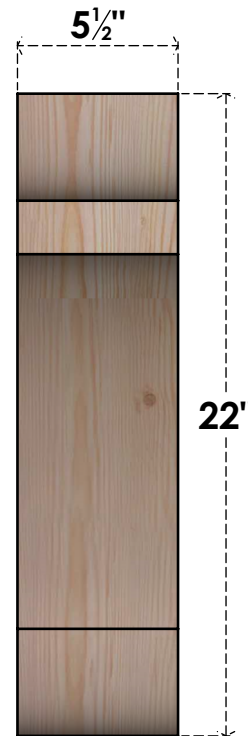

# BRC06X18X22OLY00SDF

5 1/2"W X 18"D X 22"H OLYMPIC SMOOTH BRACE, DOUGLAS FIR

**SIDE**

**FRONT**

**EKENA MILLWORK**  
 2300 WEST MAIN ST.  
 CLARKSVILLE, TX 75426  
 TOLL FREE: 866-607-0453  
 WWW.EKENAMILLWORK.COM

**NOTES**

1. INSTALLATION TO BE COMPLETED IN ACCORDANCE WITH MANUFACTURER'S SPECIFICATIONS.
2. DRAWING MAY NOT BE TO SCALE
3. THIS DRAWING IS INTENDED FOR DESIGN AND PLANNING PURPOSES ONLY.
4. ALL INFORMATION CONTAINED HEREIN WAS CURRENT AT THE TIME OF DEVELOPMENT BUT MUST BE REVIEWED AND APPROVED BY THE PRODUCT MANUFACTURER TO BE CONSIDERED ACCURATE.
5. PRODUCTS ARE NOT KILN DRIED. THIS ITEM IS UNIQUE AND WILL CONTAIN THE NATURAL VARIATIONS THAT THE WOOD SPECIES OFFERS. THIS MAY RESULT IN VARIATIONS UP TO 1/4"